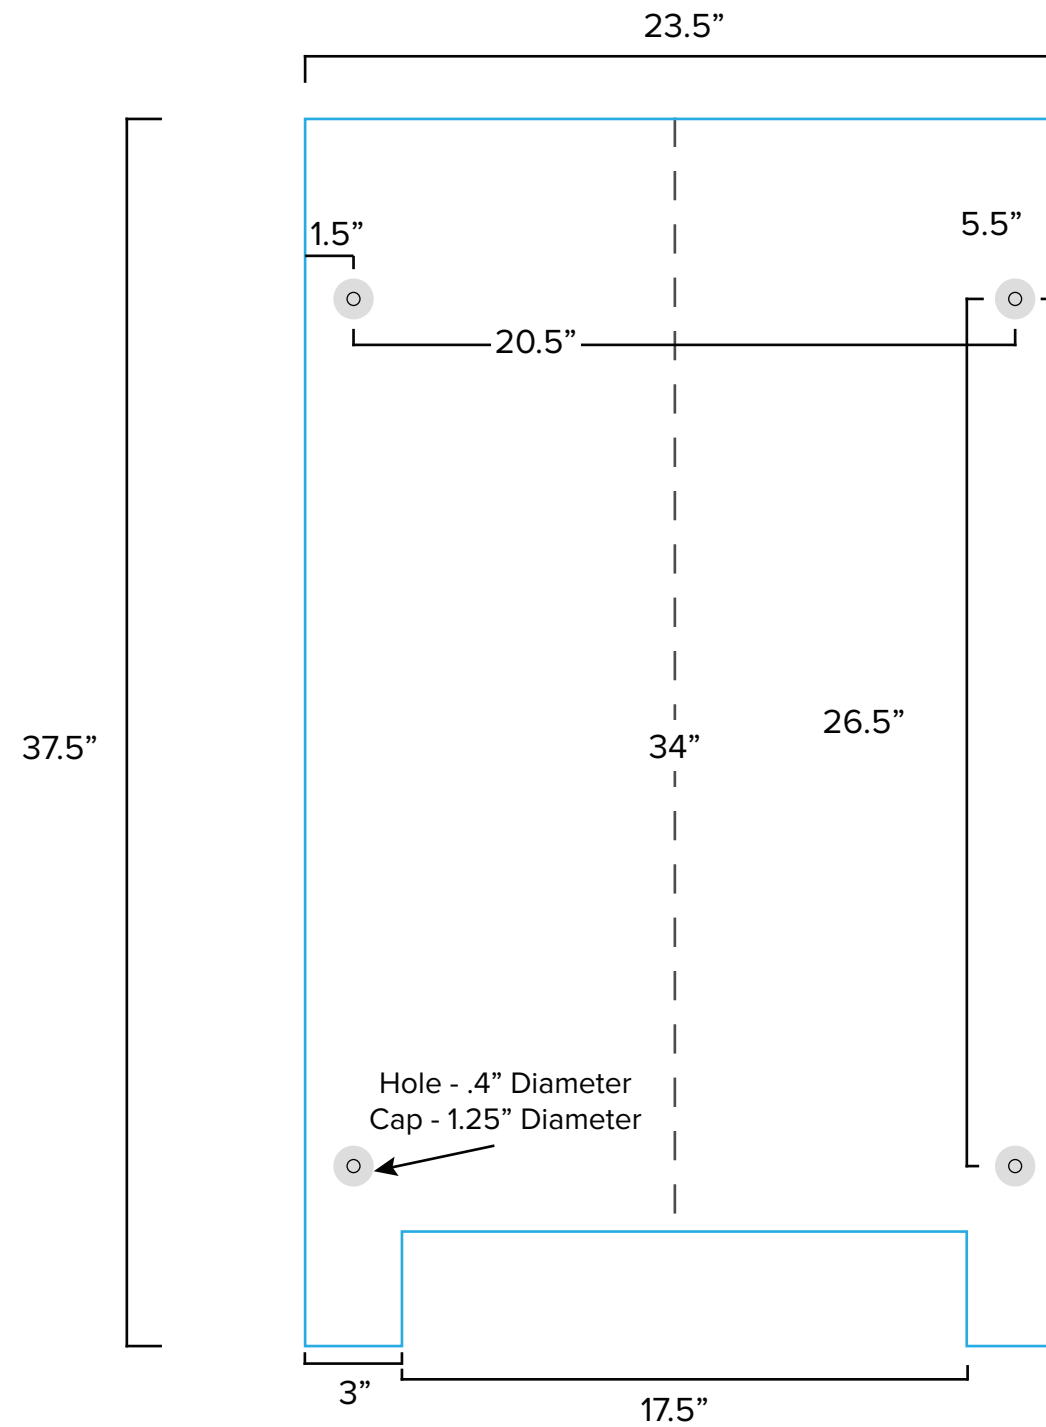

Graphic Template
Portable Counter – Vinyl Graphic

D
Image Area
23.5" W x 37.5" H
Vinyl Graphic

D

NOTE: All Raster Art (jpg, tiff,psd, png, etc.) must be at least 100 dpi at print size.
Standard kits are often customized. Please check with Customer Service to ensure that this template matches your specific job.